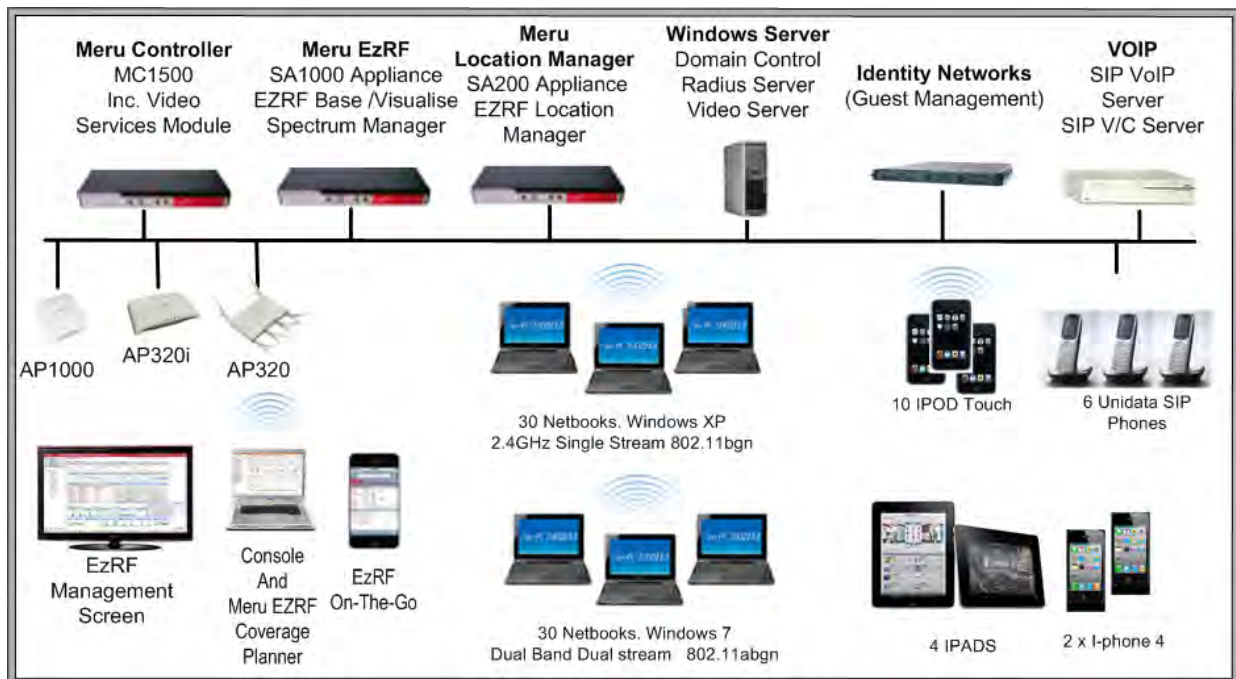

High User Density

Over 80 wireless devices.

Multimedia

Demonstrating data, voice and video over wireless

Diverse Devices

XP and Windows 7 Laptops
I-Pads, I-Phones, I-Pods
SIP VoIP
2.4 and 5 GHz Dual stream 11n

Advanced Management

System Rewind
Service Assurance Manager
Spectrum Manager
Location Manager

The New Upgraded Siracom M.T.D.S

Meru Technical Demonstration Suite

The Siracom Meru Technical Demonstration Suite (MTDS) is available to help resellers demonstrate the power of the Meru solution, by providing the wireless infrastructure, management and devices to run data, voice, video and multimedia applications, in high user density configurations over a Meru wireless network.

The MTDS has been upgraded with new devices. It now boasts 60 laptops, and the ability to demonstrate dual stream, dual band (abgn) devices connected at 300 Mb/s. It also includes I-Pads, I-pods, and the latest I-phones.

We've upgraded to the latest access points including AP320i and AP1000i, and added Meru's latest management tools including SA200, Location Manager, Spectrum Manager, Service Assurance Manager.