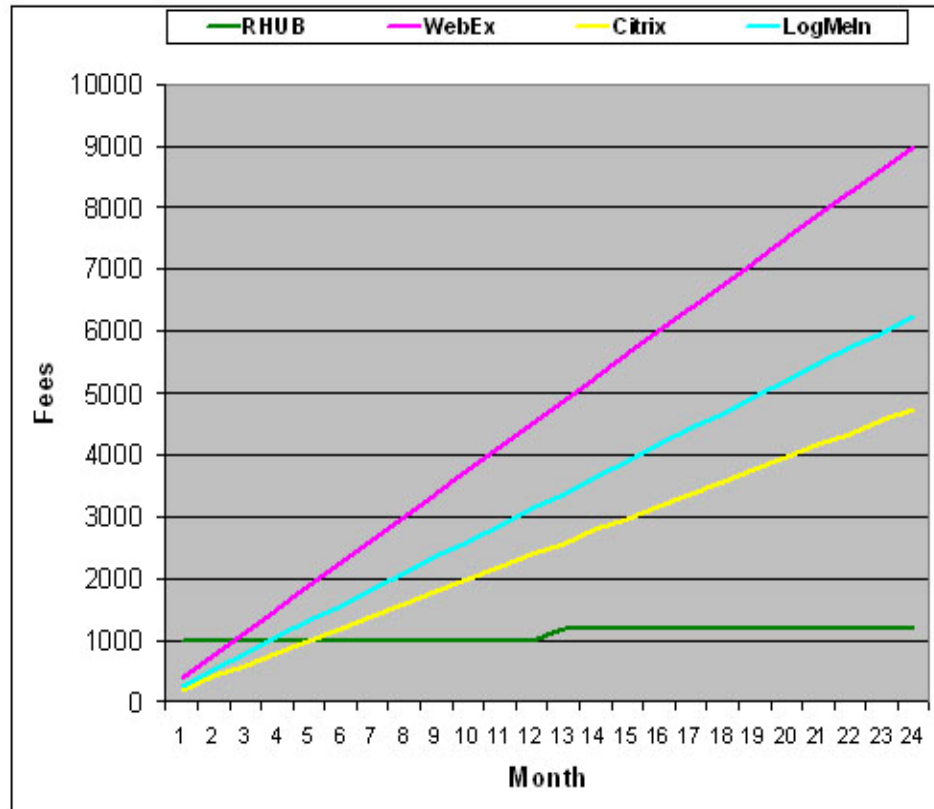

Comparison of accumulated cost over time

* RHUB has not conducted any accurate tests for speed comparison. The remarkable speed advantage for remote control is based on our user feedbacks and may vary for different users.